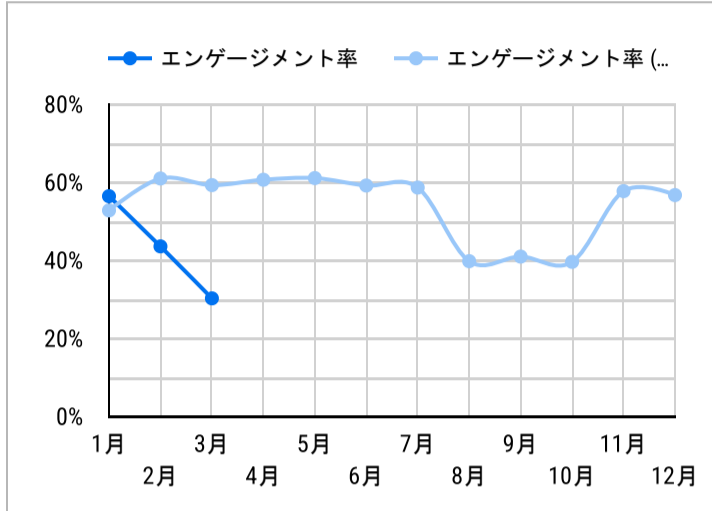

総ユーザー数
24,489
↑ 92.8%

ページビュー数
44,400
↑ 37.3%

エンゲージメント率
43.60%
↓ -28.5%

平均エンゲージメント時間
50
↓ -42.8%

新規ユーザー数
23,318
↑ 95.6%

リピーター
1,171
↑ 50.3%

ページビュー数

エンゲージメント率

平均エンゲージメント時間

人気ページランキング

| 順位 | ページタイトル | ページビュー |
|-----|---|--------|
| 1. | Praying for peace in Nagasaki in 2025, 80 years since the dro... | 8,243 |
| 2. | DISCOVER NAGASAKI/The Official Visitors' Guide | 2,348 |
| 3. | The Must-See Spots in Nagasaki City (1 Day) Sample Itinera... | 1,786 |
| 4. | 2026 Nagasaki Lantern Festival Events DISCOVER NAGAS... | 1,435 |
| 5. | See & Do DISCOVER NAGASAKI/The Official Visitors' Guide | 1,159 |
| 6. | Sample Itineraries DISCOVER NAGASAKI/The Official Visitor... | 946 |
| 7. | Stepping into the island of Gunkanjima Featured Topics DI... | 916 |
| 8. | Must try! Nagasaki gourmet special Featured Topics DISCO... | 663 |
| 9. | Discover Nagasaki Featured Topics DISCOVER NAGASAKI/... | 660 |
| 10. | Tips to Fully Enjoy Your First Nagasaki Lantern Festival Fea... | 580 |
| 11. | Nagasaki Area Guide Featured Topics DISCOVER NAGASA... | 563 |
| 12. | Events DISCOVER NAGASAKI/The Official Visitors' Guide | 522 |
| 13. | The Twenty-Six Martyrs Museum and Monument See & Do ... | 458 |
| 14. | Brochure Download DISCOVER NAGASAKI/The Official Visit... | 452 |
| 15. | Photo Download DISCOVER NAGASAKI/The Official Visitors'... | 390 |