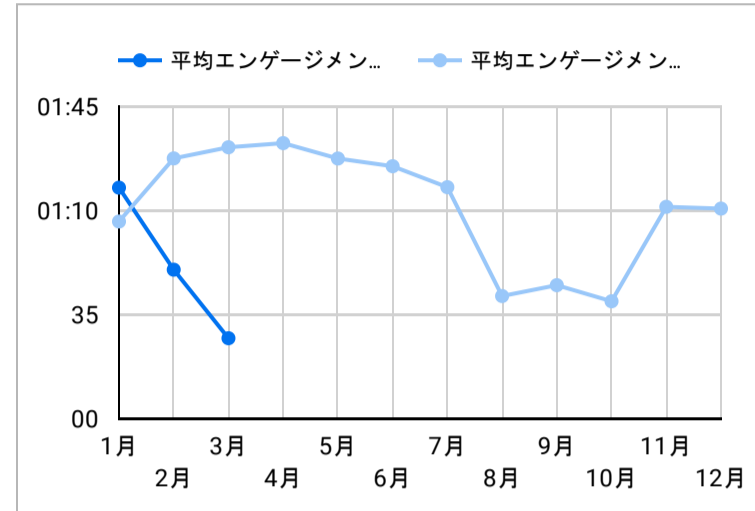

総ユーザー数
24,489
↑ 92.8%

ページビュー数
44,400
↑ 37.3%

エンゲージメント率
43.60%
↓ -28.5%

平均エンゲージメント時間
50
↓ -42.8%

新規ユーザー数
23,318
↑ 95.6%

リピーター
1,171
↑ 50.3%

ページビュー数

エンゲージメント率

平均エンゲージメント時間

人気ページランキング

| 順位 | ページタイトル | ページビュー |
|-----|---|--------|
| 1. | Praying for peace in Nagasaki in 2025, 80 years since the dro... | 8,243 |
| 2. | DISCOVER NAGASAKI/The Official Visitors' Guide | 2,348 |
| 3. | The Must-See Spots in Nagasaki City (1 Day) Sample Itinera... | 1,786 |
| 4. | 2026 Nagasaki Lantern Festival Events DISCOVER NAGAS... | 1,435 |
| 5. | See & Do DISCOVER NAGASAKI/The Official Visitors' Guide | 1,159 |
| 6. | Sample Itineraries DISCOVER NAGASAKI/The Official Visitor... | 946 |
| 7. | Stepping into the island of Gunkanjima Featured Topics DI... | 916 |
| 8. | Must try! Nagasaki gourmet special Featured Topics DISCO... | 663 |
| 9. | Discover Nagasaki Featured Topics DISCOVER NAGASAKI/... | 660 |
| 10. | Tips to Fully Enjoy Your First Nagasaki Lantern Festival Fea... | 580 |
| 11. | Nagasaki Area Guide Featured Topics DISCOVER NAGASA... | 563 |
| 12. | Events DISCOVER NAGASAKI/The Official Visitors' Guide | 522 |
| 13. | The Twenty-Six Martyrs Museum and Monument See & Do ... | 458 |
| 14. | Brochure Download DISCOVER NAGASAKI/The Official Visit... | 452 |
| 15. | Photo Download DISCOVER NAGASAKI/The Official Visitors'... | 390 |