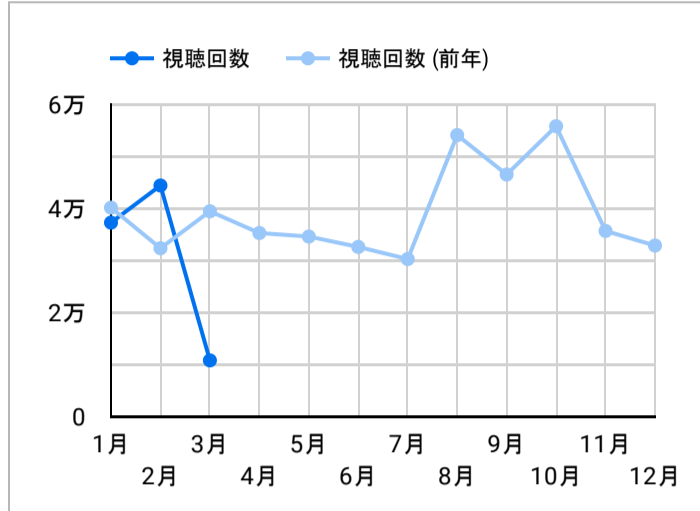

総ユーザー数
24,489
↑ 92.8%

ページビュー数
44,400
↑ 37.3%

エンゲージメント率
43.60%
↓ -28.5%

平均エンゲージメント時間
50
↓ -42.8%

新規ユーザー数
23,318
↑ 95.6%

リピーター
1,171
↑ 50.3%

ページビュー数

エンゲージメント率

平均エンゲージメント時間

人気ページランキング

| 順位 | ページタイトル | ページビュー |
|-----|---|--------|
| 1. | Praying for peace in Nagasaki in 2025, 80 years since the dro... | 8,243 |
| 2. | DISCOVER NAGASAKI/The Official Visitors' Guide | 2,348 |
| 3. | The Must-See Spots in Nagasaki City (1 Day) Sample Itinera... | 1,786 |
| 4. | 2026 Nagasaki Lantern Festival Events DISCOVER NAGAS... | 1,435 |
| 5. | See & Do DISCOVER NAGASAKI/The Official Visitors' Guide | 1,159 |
| 6. | Sample Itineraries DISCOVER NAGASAKI/The Official Visitor... | 946 |
| 7. | Stepping into the island of Gunkanjima Featured Topics DI... | 916 |
| 8. | Must try! Nagasaki gourmet special Featured Topics DISCO... | 663 |
| 9. | Discover Nagasaki Featured Topics DISCOVER NAGASAKI/... | 660 |
| 10. | Tips to Fully Enjoy Your First Nagasaki Lantern Festival Fea... | 580 |
| 11. | Nagasaki Area Guide Featured Topics DISCOVER NAGASA... | 563 |
| 12. | Events DISCOVER NAGASAKI/The Official Visitors' Guide | 522 |
| 13. | The Twenty-Six Martyrs Museum and Monument See & Do ... | 458 |
| 14. | Brochure Download DISCOVER NAGASAKI/The Official Visit... | 452 |
| 15. | Photo Download DISCOVER NAGASAKI/The Official Visitors'... | 390 |